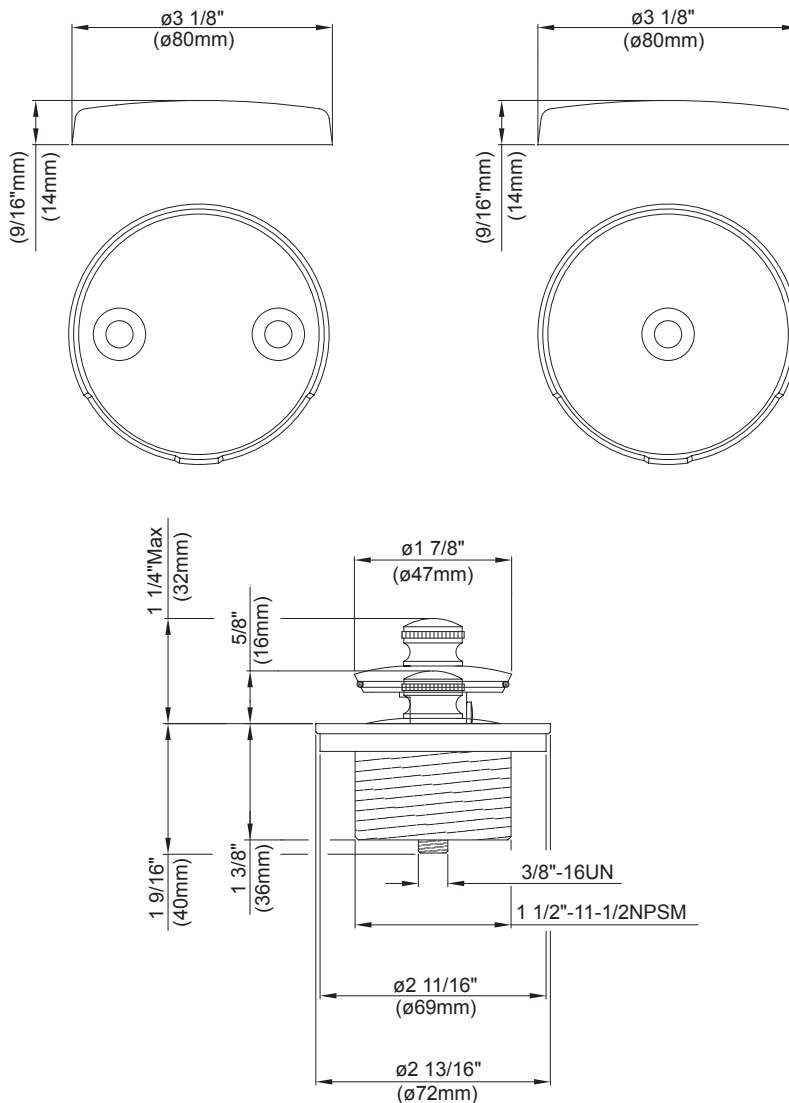

Specific Features: _____ Submitted Model No.: _____

SD490637/07-05.01