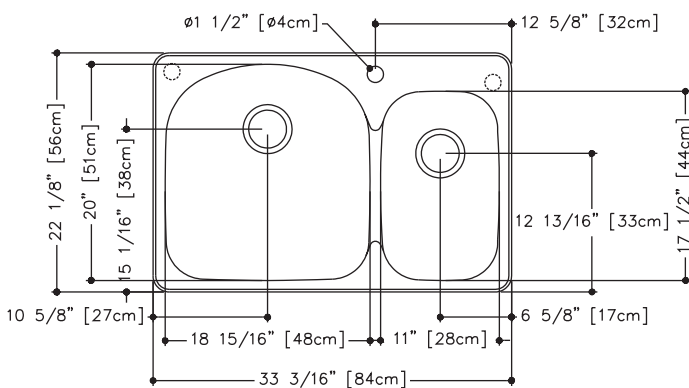

**CROWN
PLATINUM**

KINDRED

P. O. Box 1010, Ruston, LA 71273-1010
Customer Service: 1.800.637.6485

PRODUCT INFORMATION

Fits 36" Cabinet

Model #	Finish	Overall Dimension	Bowl Dimensions		Sink Depth	Faucet Holes	Gauge	Cutout Dimension
			Length	Width				
Y2233/80ML/1E	Mirror Rim/Lustre Bowl	22 1/2" x 33 1/4"	L: 19" R: 11"	L: 20" R: 17 1/2"	L: 8" R: 7"	1	18	Refer To Template
Y2233/80ML/2E	Mirror Rim/Lustre Bowl	22 1/2" x 33 1/4"	L: 19" R: 11"	L: 20" R: 17 1/2"	L: 8" R: 7"	2	18	Refer To Template
Y2233/80ML/3E	Mirror Rim/Lustre Bowl	22 1/2" x 33 1/4"	L: 19" R: 11"	L: 20" R: 17 1/2"	L: 8" R: 7"	3	18	Refer To Template
Y2233/80RL/1E	Radiant Brushed Deck/Lustre Bowl	22 1/2" x 33 1/4"	L: 19" R: 11"	L: 20" R: 17 1/2"	L: 8" R: 7"	1	18	Refer To Template
Y2233/80RL/2E	Radiant Brushed Deck/Lustre Bowl	22 1/2" x 33 1/4"	L: 19" R: 11"	L: 20" R: 17 1/2"	L: 8" R: 7"	2	18	Refer To Template
Y2233/80RL/3E	Radiant Brushed Deck/Lustre Bowl	22 1/2" x 33 1/4"	L: 19" R: 11"	L: 20" R: 17 1/2"	L: 8" R: 7"	3	18	Refer To Template

JOB NAME: _____

DATE: _____

CUSTOMER: _____

MODEL SPECIFIED: _____

NO. OF HOLES: _____ QTY: _____

ARCHITECT/ENGINEER: _____

CONTRACTOR: _____